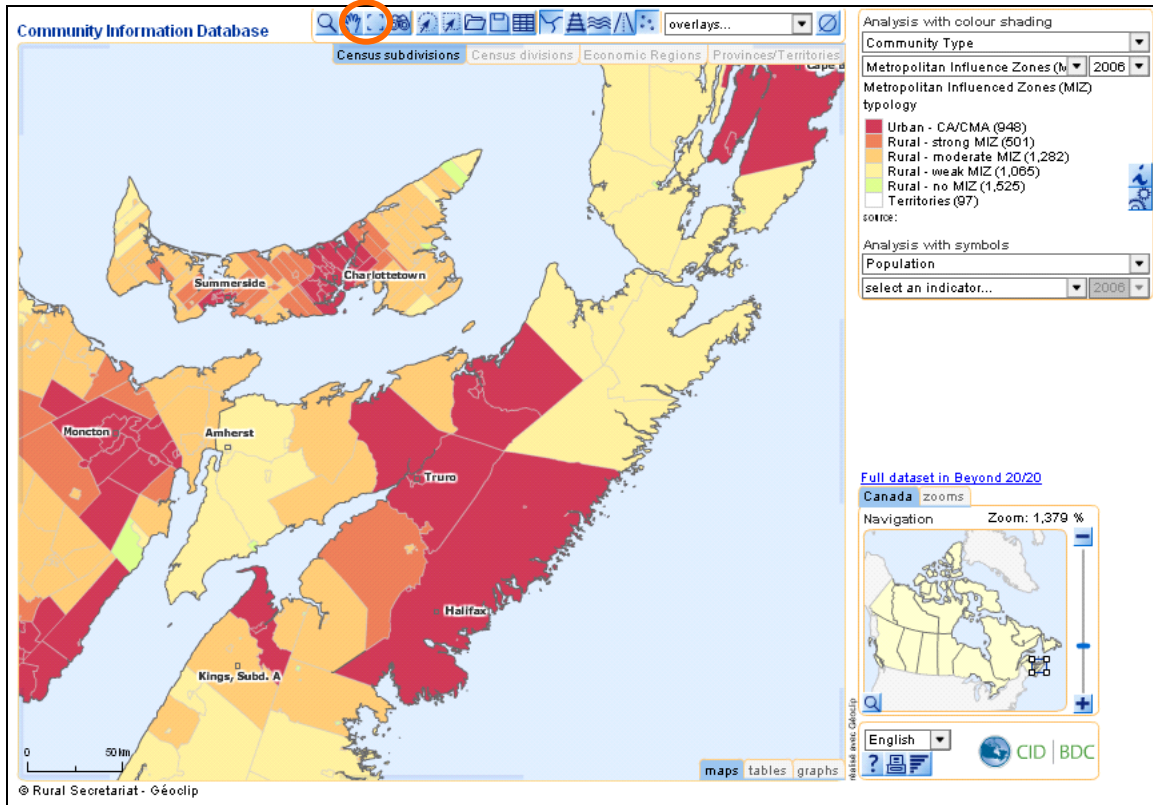

9. Zoom Out to the National View (Reframe)

As you explore the maps, zooming in and out, you may wish to return to the view of Canada. Use the Reframe tool  to change a zoomed map to the Canada view (or press the F key on your keyboard).

Map reframed to the national view: